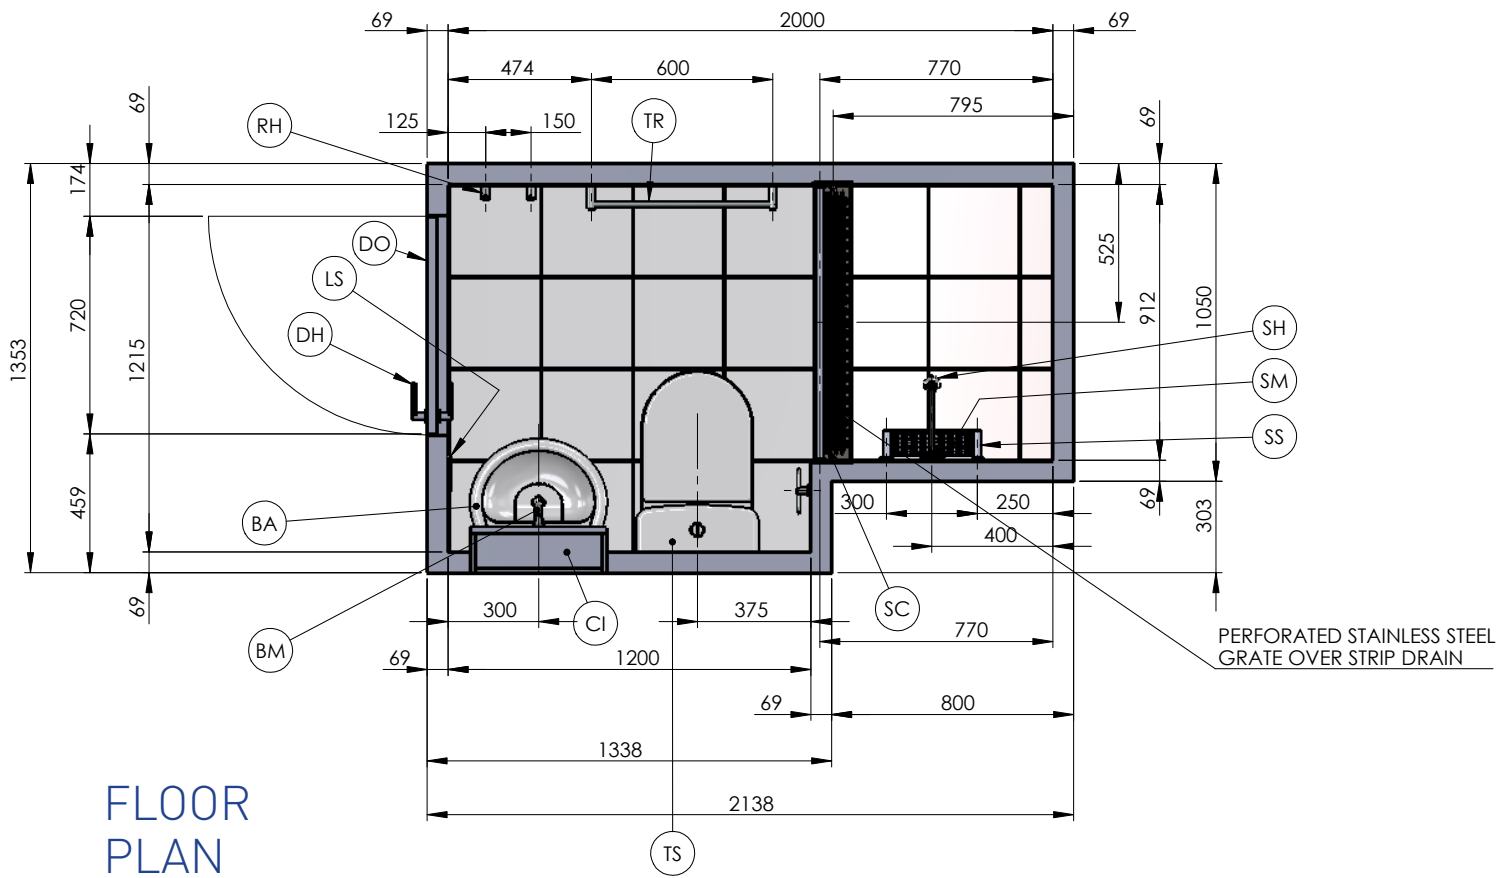

## STANDARD MODEL

DIMENSIONS (MM): 2100 X 912

FLOOR AREA (M<sup>2</sup>): 1.92

FLOOR PLAN

\*PLEASE NOTE: DIMENSIONS ARE TO BE USED AS A GUIDE ONLY, NOT FOR WORKING DRAWINGS.

3D Illustration

## STANDARD MODEL

DIMENSIONS (MM): 1800 X 1215

FLOOR AREA (M<sup>2</sup>): 1.95

FLOOR PLAN

\*PLEASE NOTE: DIMENSIONS ARE TO BE USED AS A GUIDE ONLY, NOT FOR WORKING DRAWINGS.

3D Illustration

## STANDARD MODEL

DIMENSIONS (MM): 2000 X 1215  
FLOOR AREA (M<sup>2</sup>): 2.19

### STRUCTURAL DETAILS:

Floor Type - Steel Frame	Steel Perimeter Beam / RHS Joists / 9mm CFC
Penetration Size - Shower	100mm
Penetration Size - WC	N/A - p trap toilet
Wall Frame - Standard	64mm heavy duty steel studs
Ceiling Height	2130mm
Ceiling Frame	64mm heavy duty steel joists
Lifting Type	Base lift (lifting guides provided)