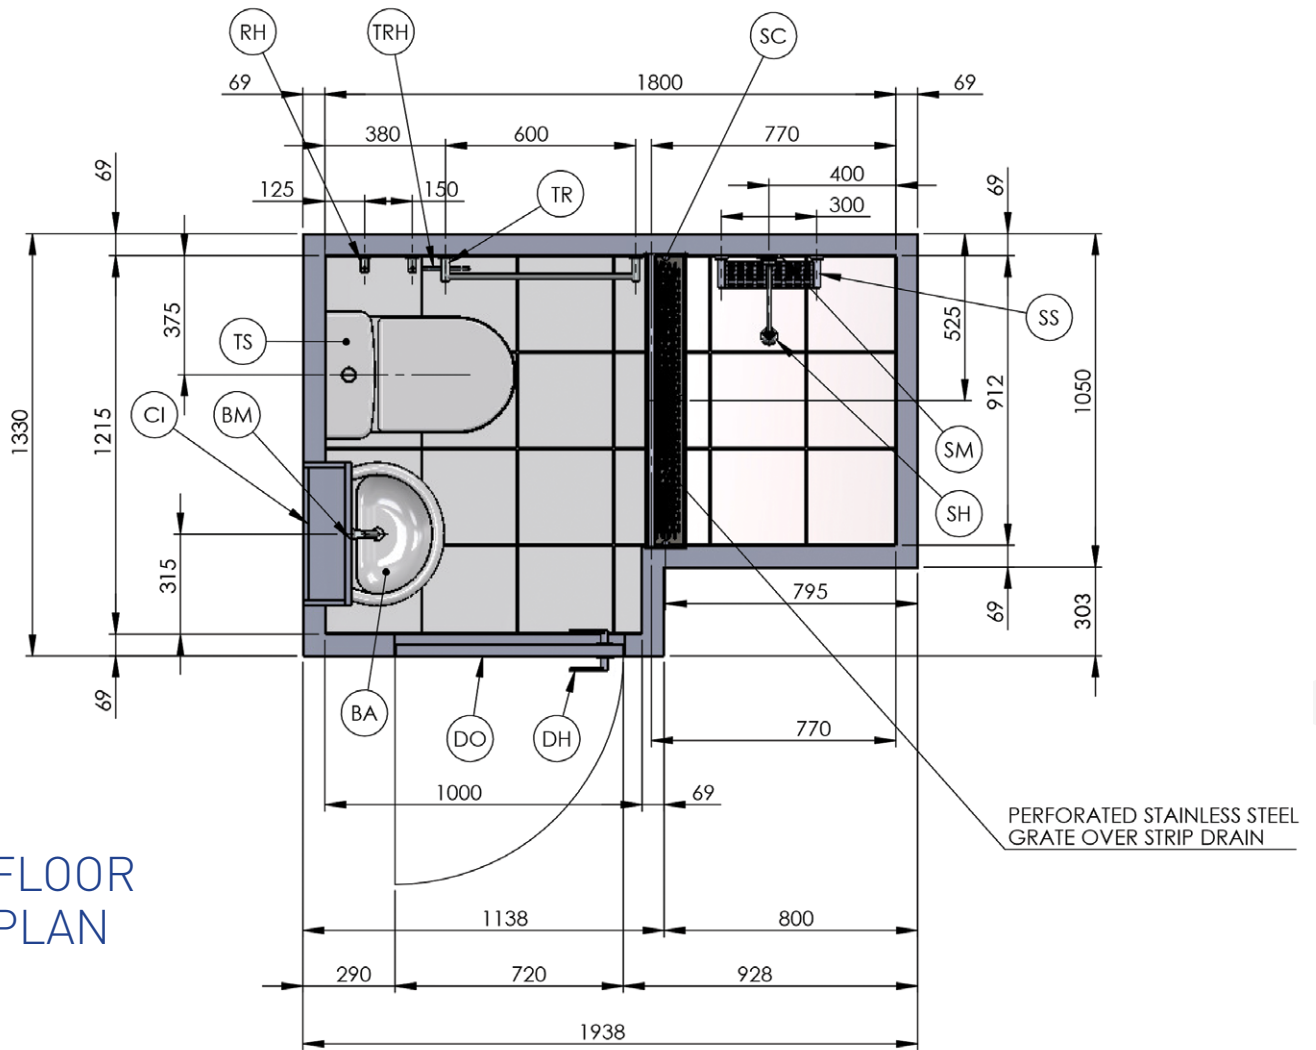

\*PLEASE NOTE: DIMENSIONS ARE TO BE USED AS A GUIDE ONLY, NOT FOR WORKING DRAWINGS.

3D Illustration

## STANDARD MODEL

DIMENSIONS (MM): 2100 X 912

FLOOR AREA (M<sup>2</sup>): 1.92

FLOOR PLAN

\*PLEASE NOTE: DIMENSIONS ARE TO BE USED AS A GUIDE ONLY, NOT FOR WORKING DRAWINGS.

3D Illustration

## STANDARD MODEL

DIMENSIONS (MM): 1800 X 1215

FLOOR AREA (M<sup>2</sup>): 1.95

FLOOR PLAN

\*PLEASE NOTE: DIMENSIONS ARE TO BE USED AS A GUIDE ONLY, NOT FOR WORKING DRAWINGS.

3D Illustration

## STANDARD MODEL

DIMENSIONS (MM): 2000 X 1215  
FLOOR AREA (M<sup>2</sup>): 2.19